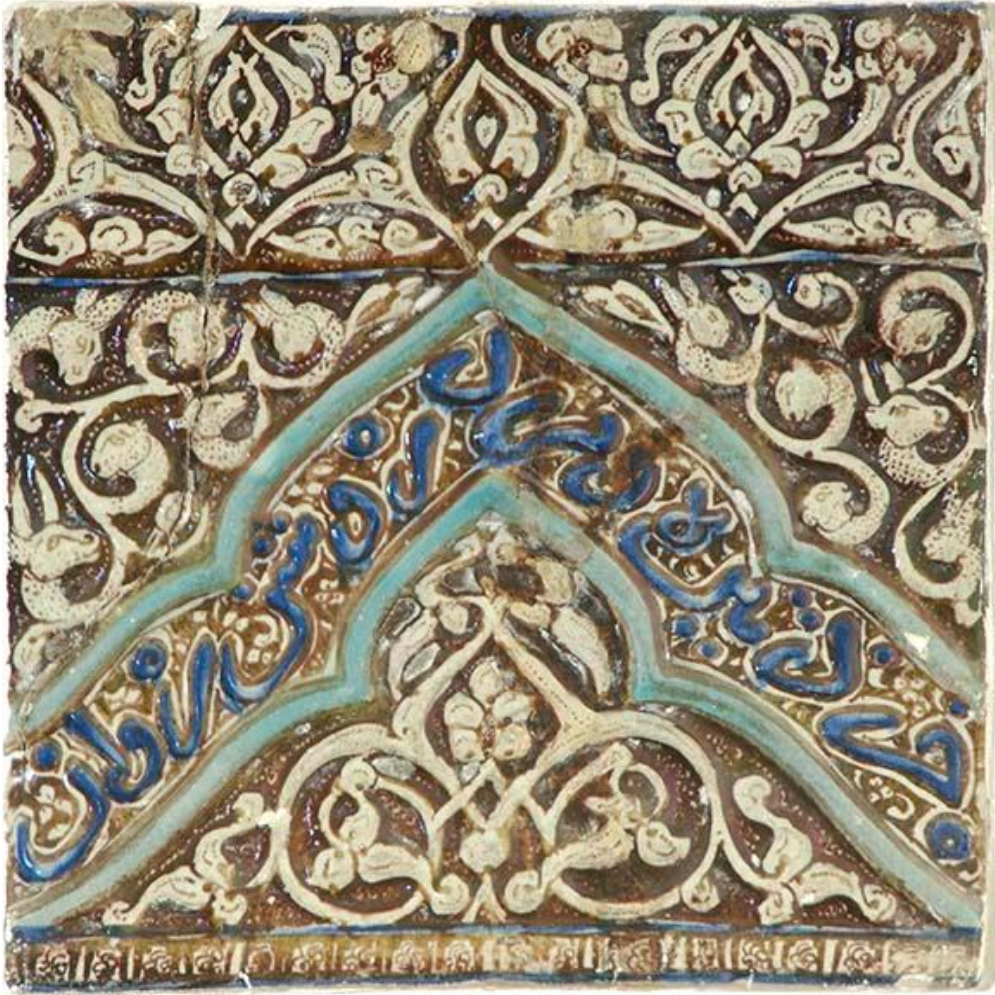

Object Summary

Turquoise and Cobalt Blue-Glazed Molded Lusterware Tile with Shahnameh Inscription and Arabesques

c. 1270

Iran

Ilkhanid

Stonepaste, polychrome pigments, luster

Object Summary

Overall: 11 3/4 x 11 3/4 in. (29.8 x 29.8cm)