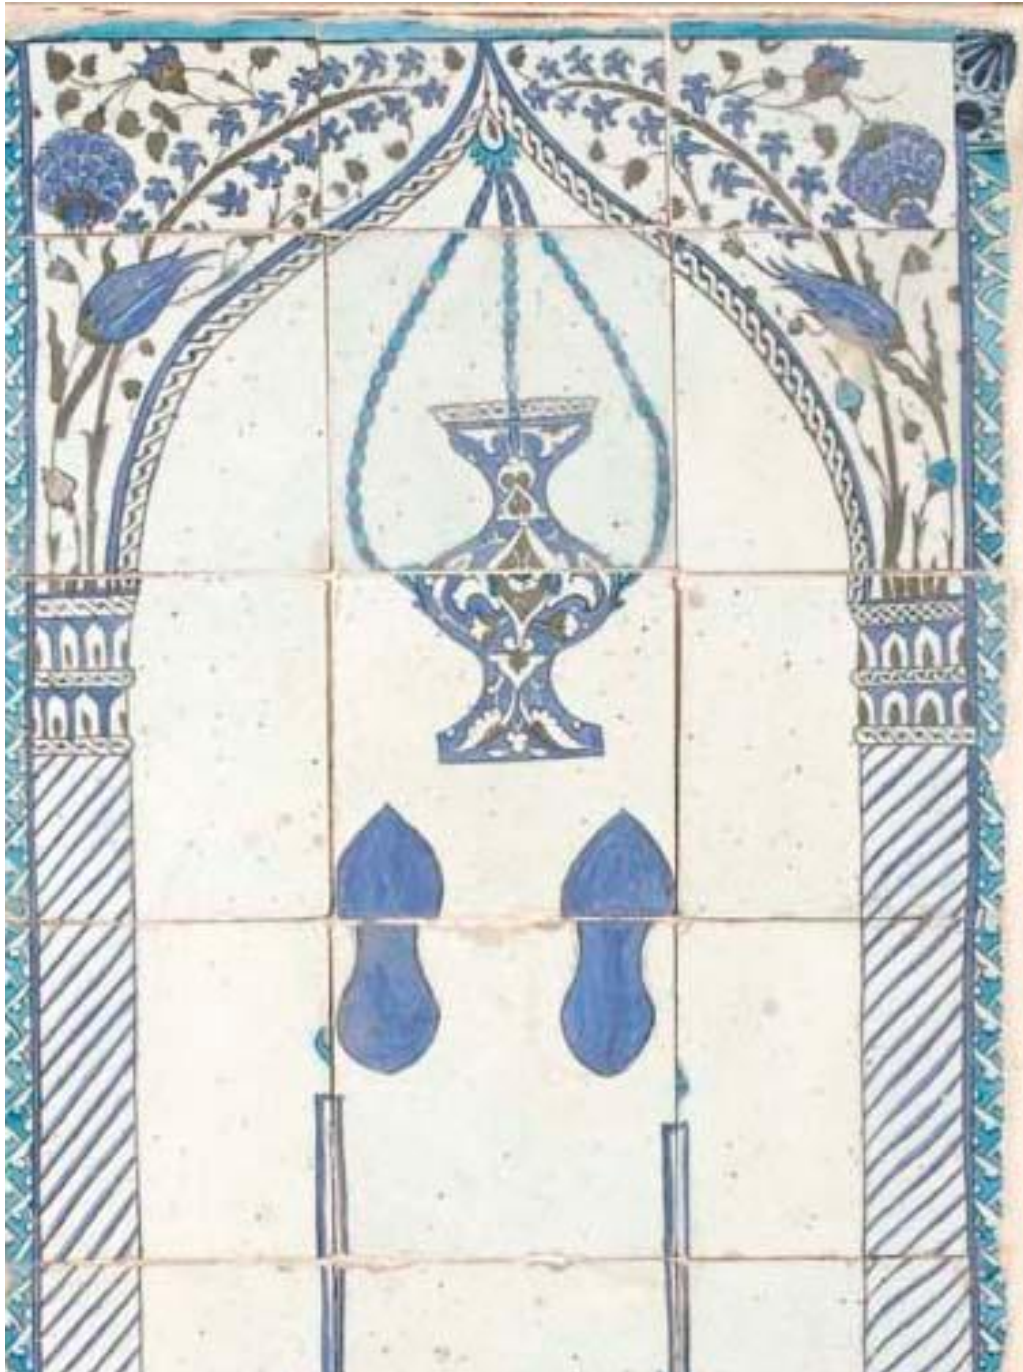

Object Summary

Object Summary

Polychrome Tile Panel with Archway, Hanging Lamp and Prophet's Sandals

16th - 17th century

Syria (Damascus)

Ottoman

Stonepaste, polychrome pigments

Overall: 48 x 27 7/8 in. (121.9 x 70.8cm)