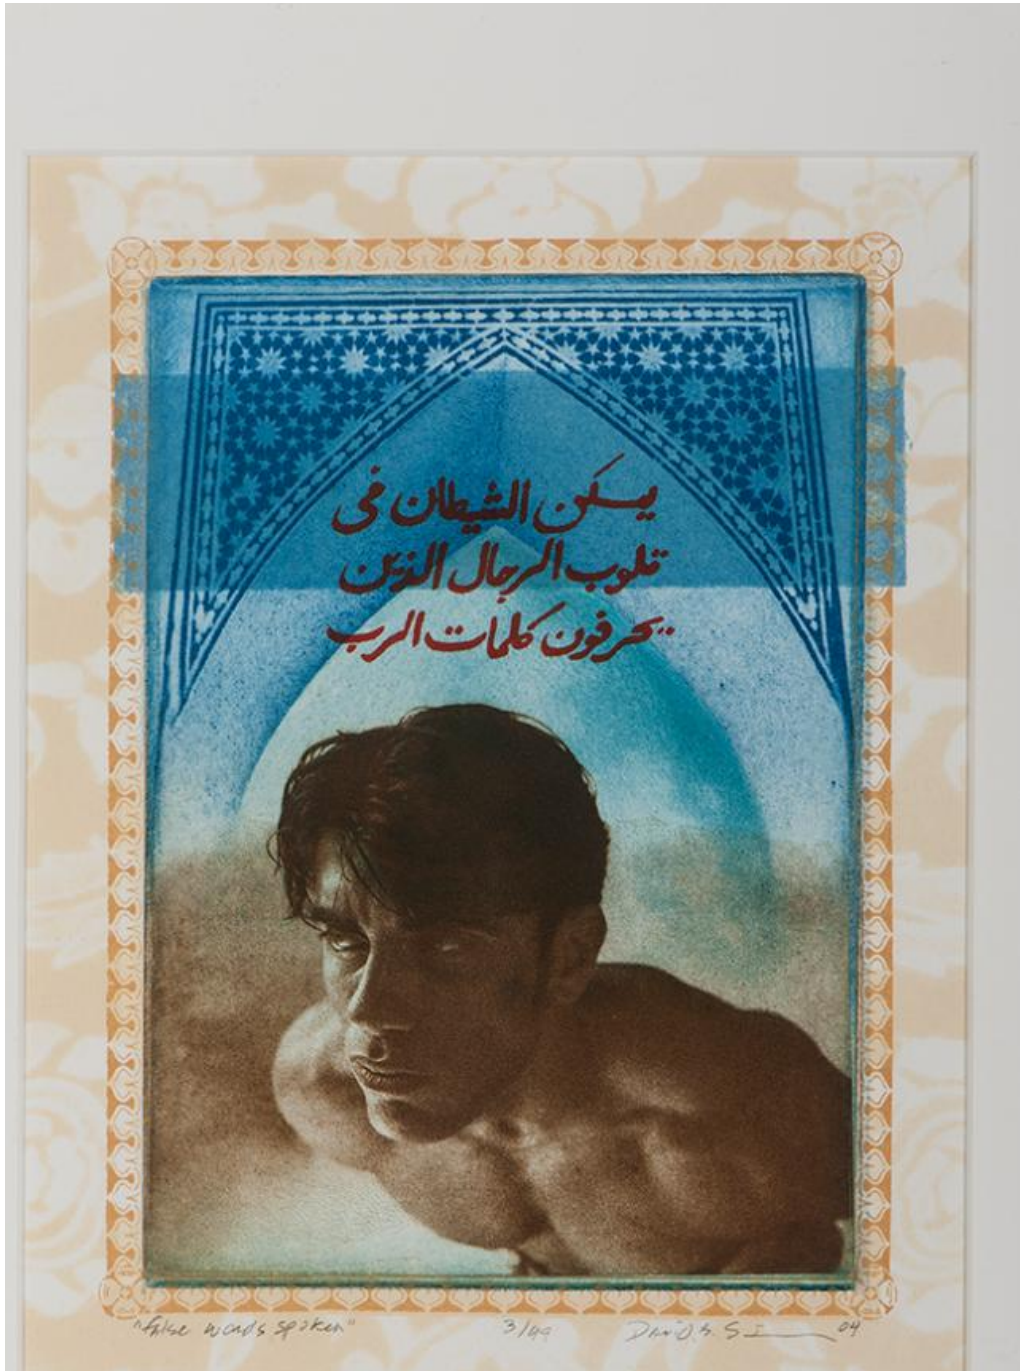

Object Summary