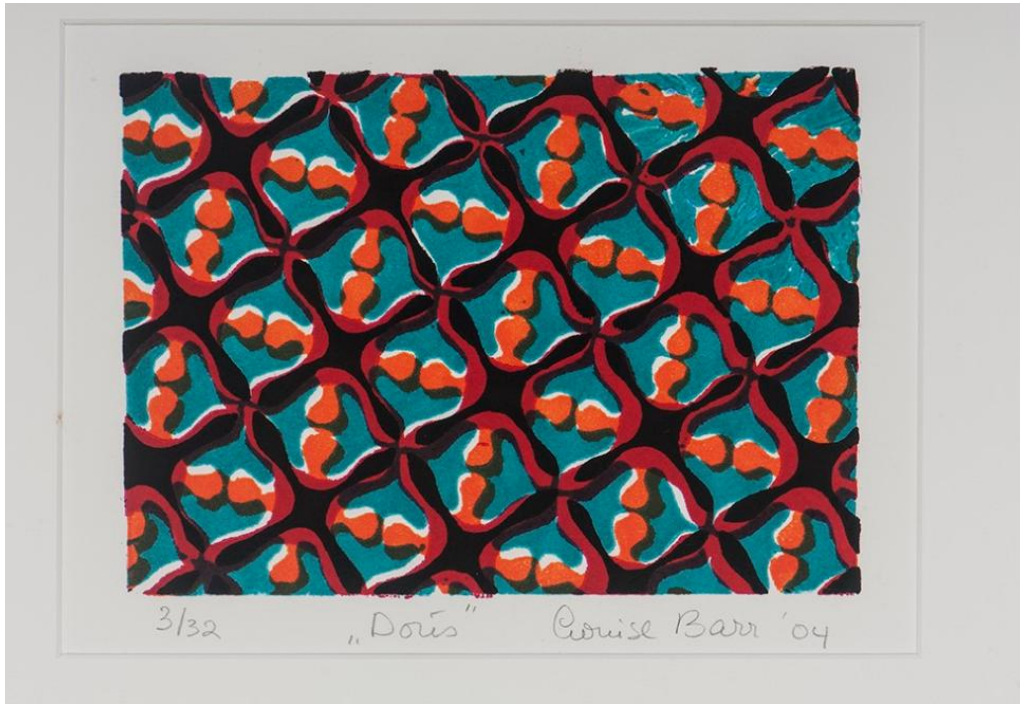

Object Summary

Doris

2004

Hawai'i

Paper, ink

Overall (Print): 5 × 7 in. (12.7 × 17.8cm) Overall (Frame): 19 × 22 1/2 in.

(48.3 × 57.2cm)