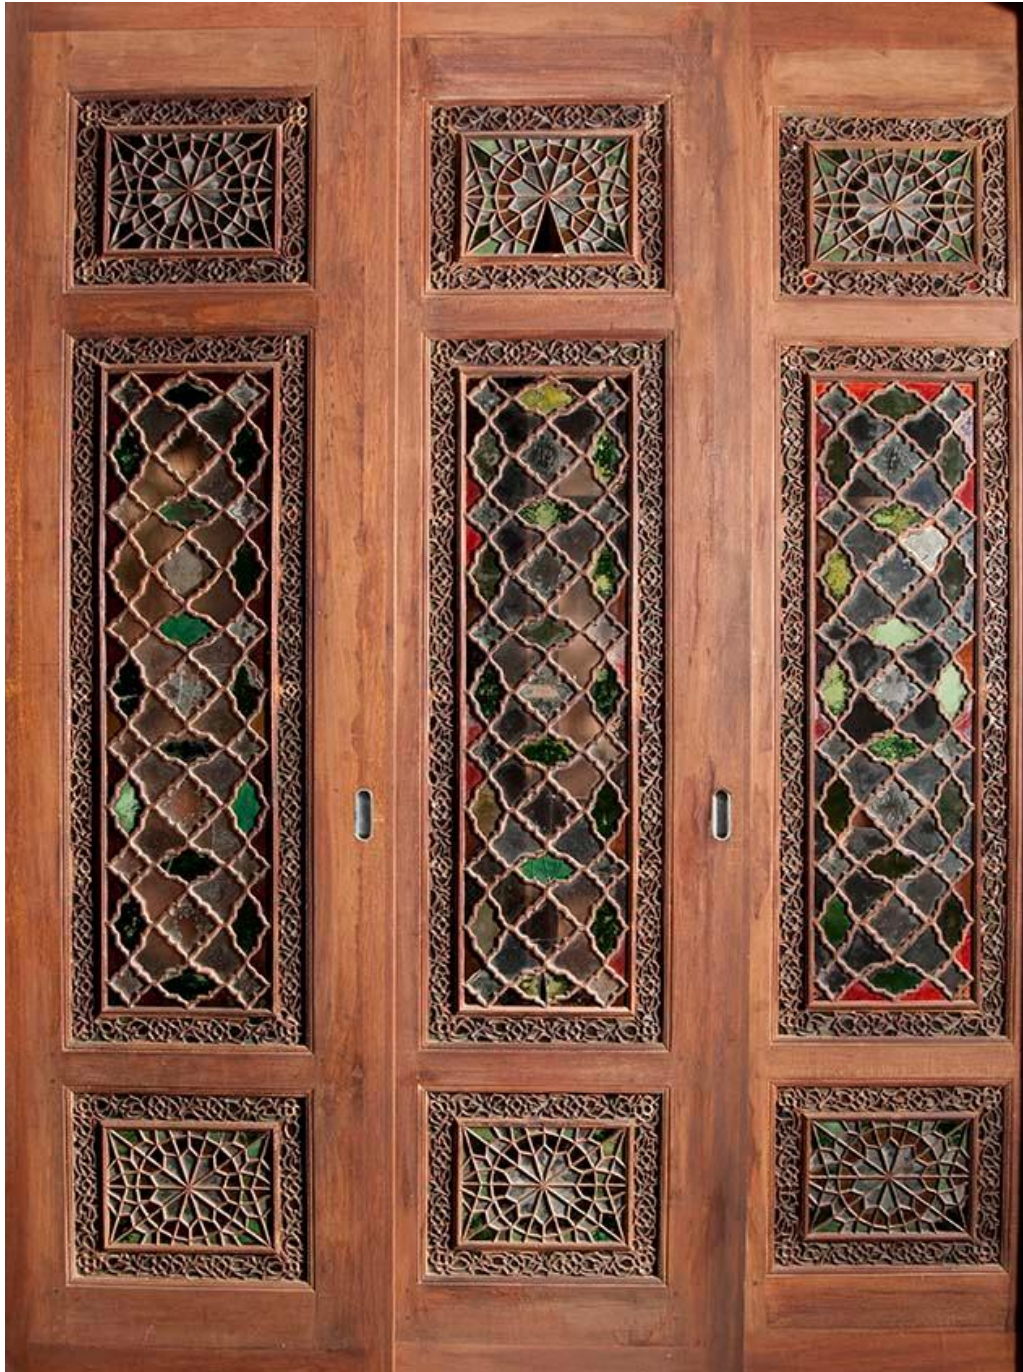

Object Summary