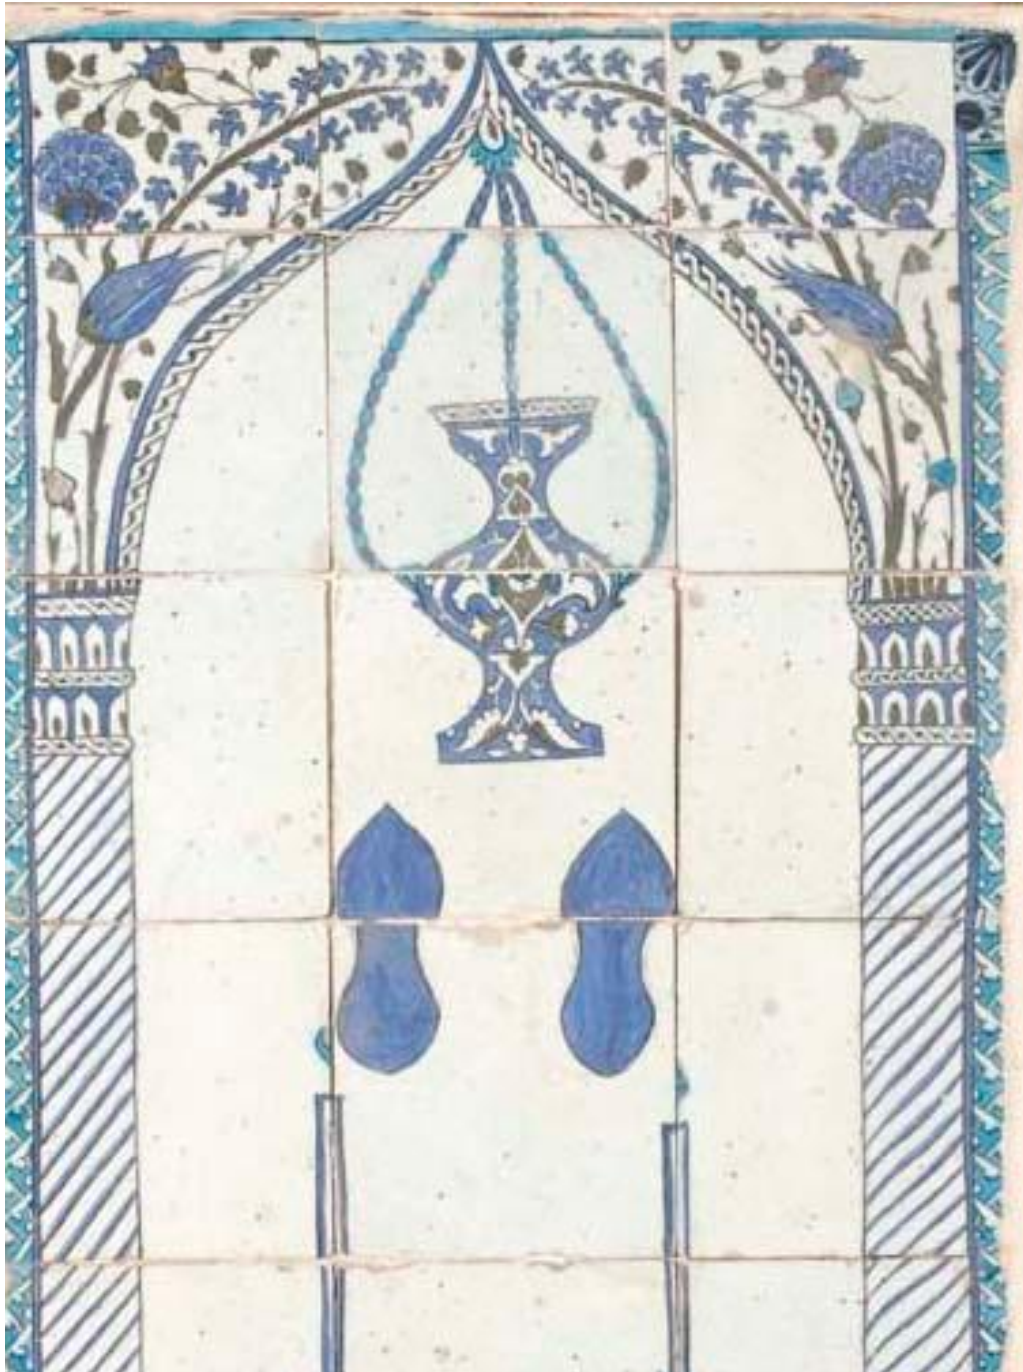

Object Summary