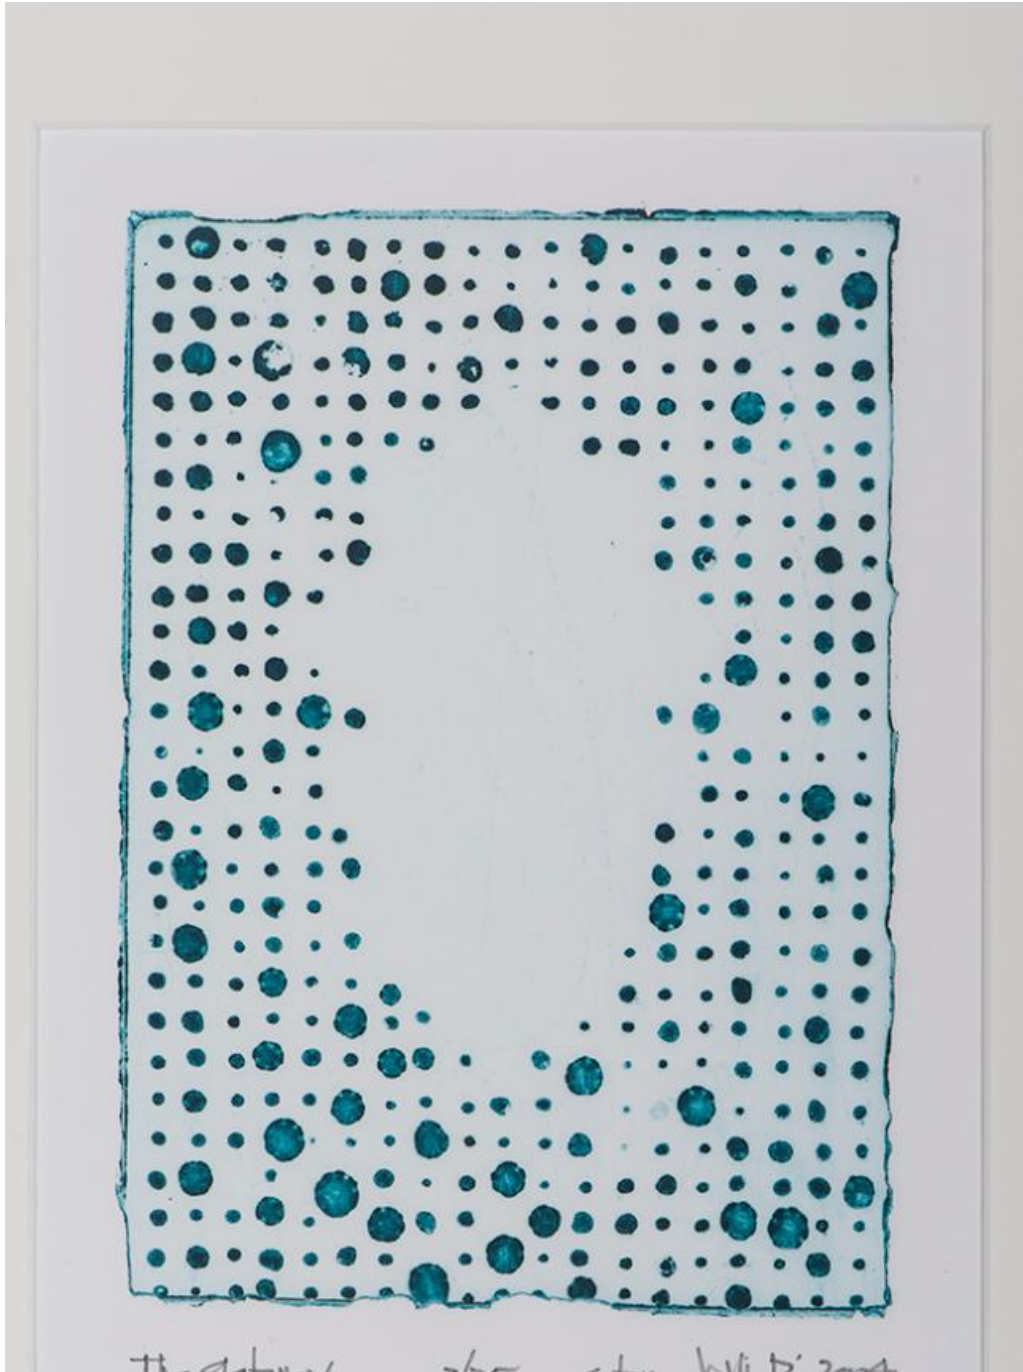

# Basic Detail Report

## **Title The Gateway**

Date 2004

Primary Maker Constance Vallis

Medium Paper, embossed intaglio, gold leaf

Dimensions Overall (Print): 7 × 5 in. (17.8 × 12.7cm) Overall (Frame): 22 1/2 × 19 in. (57.2 × 48.3cm)