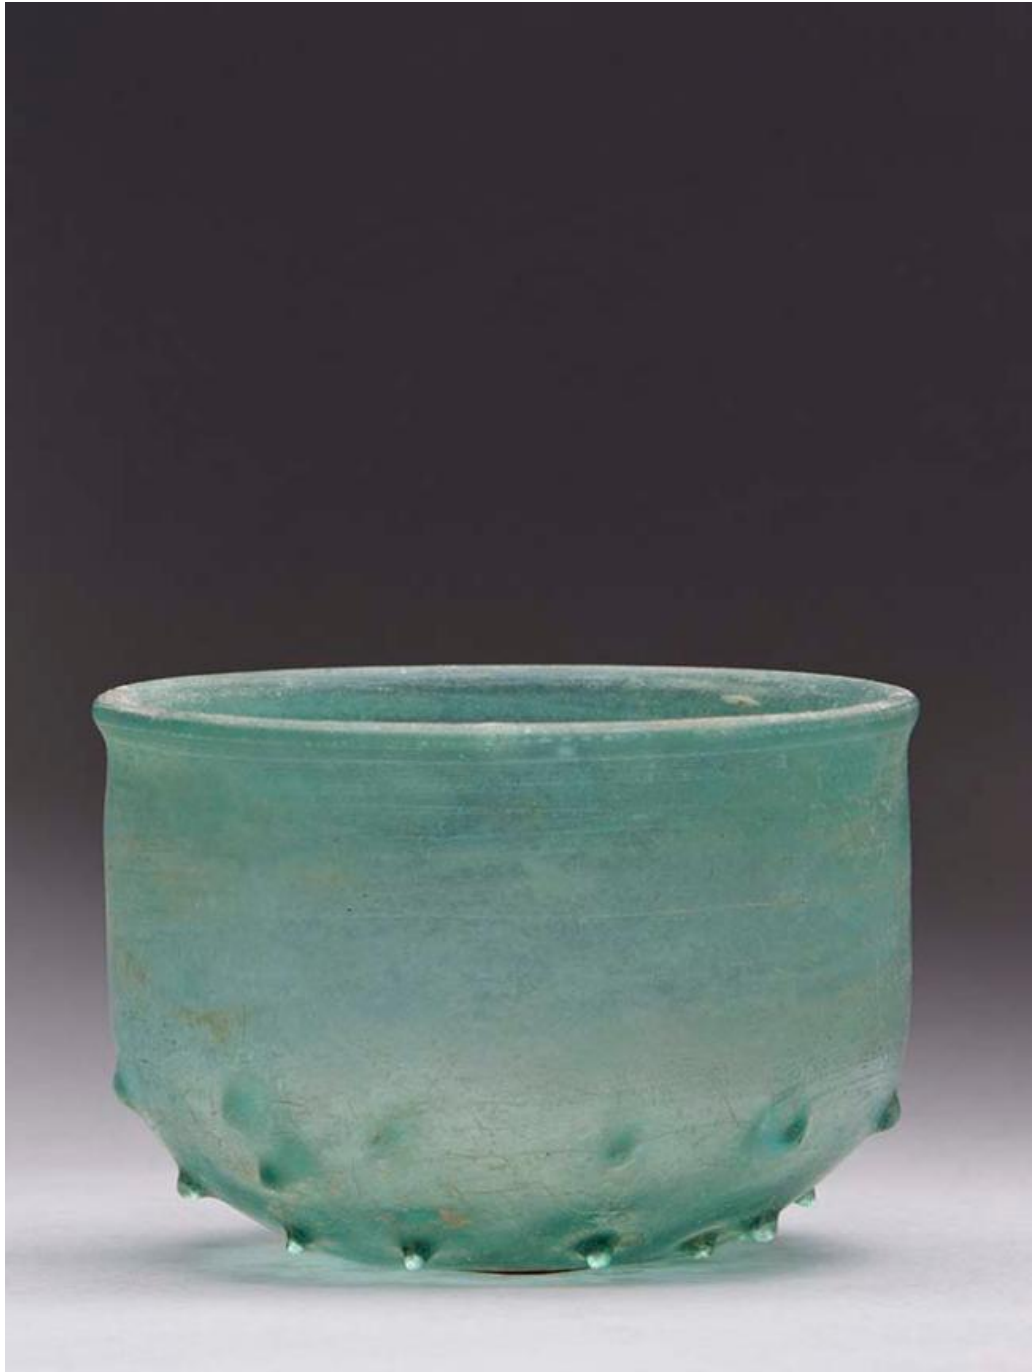

Basic Detail Report

Basic Detail Report

Title Mold Blown Glass Hemispherical Bowl

Date 5th - 6th century

Medium Colored glass

Dimensions Overall: 2 7/8 x 4 in. (7.3 x 10.2cm)