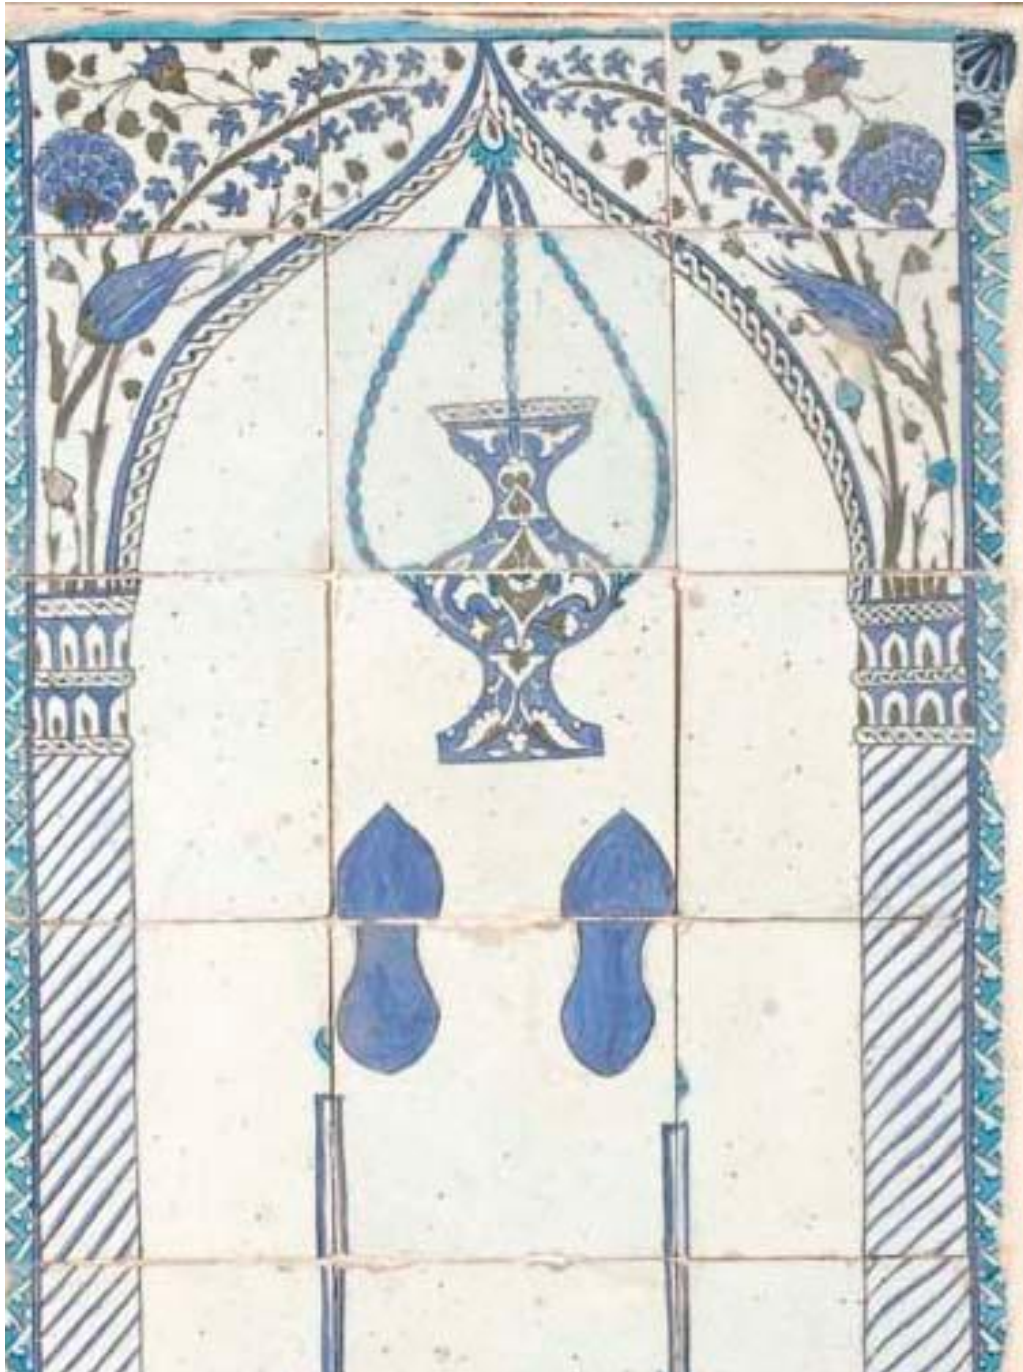

Basic Detail Report

Basic Detail Report

Title Polychrome Tile Panel with Archway, Hanging Lamp and Prophet's Sandals

Date 16th - 17th century

Medium Stonepaste, polychrome pigments

Dimensions Overall: 48 x 27 7/8 in. (121.9 x 70.8cm)