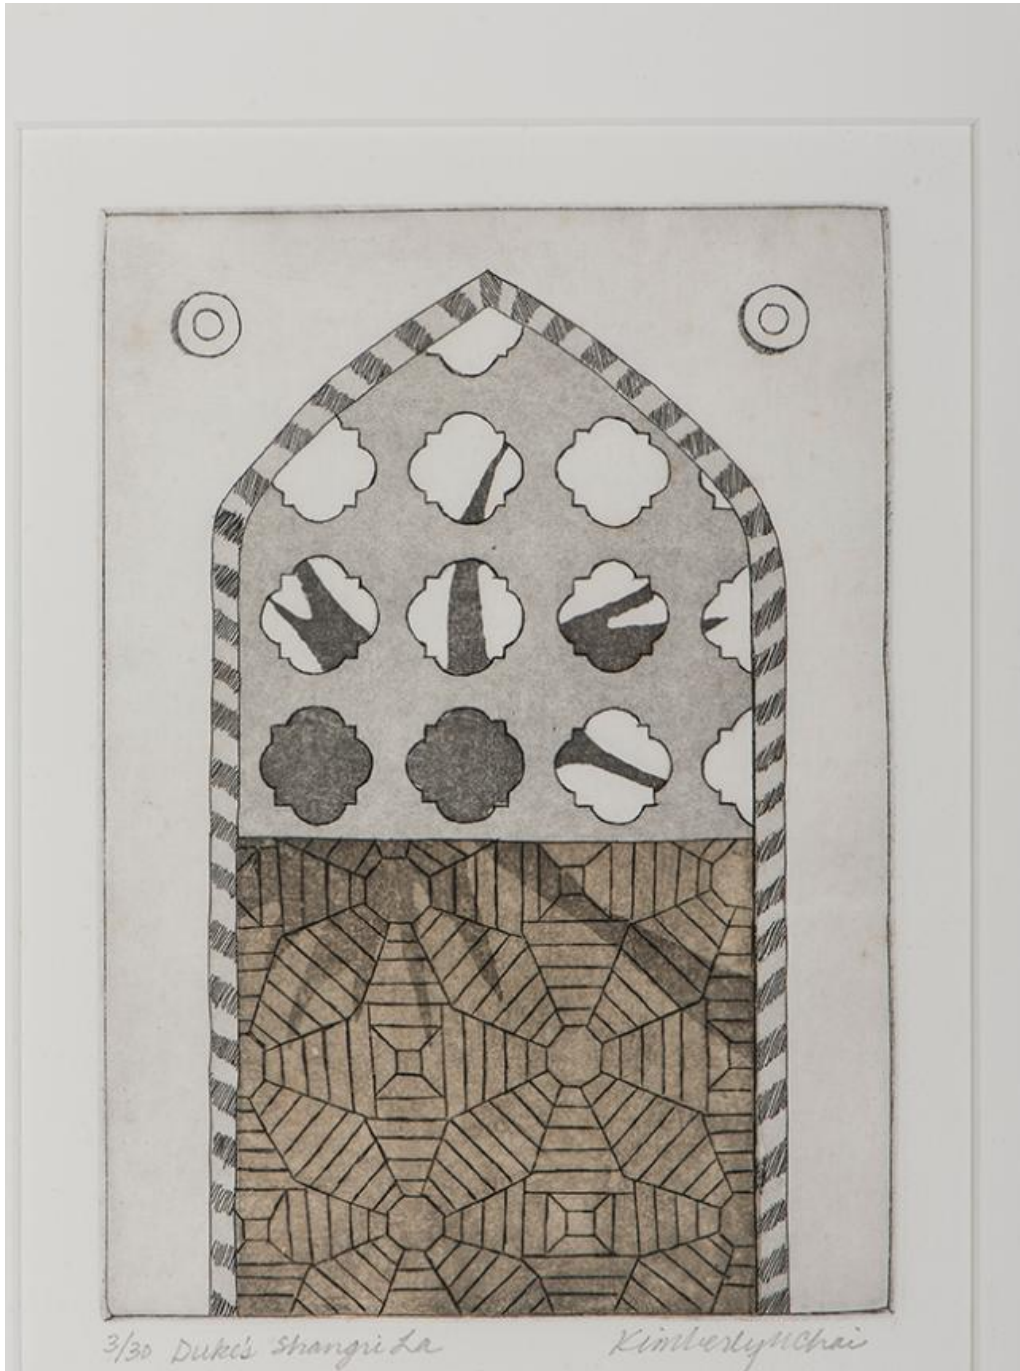

Basic Detail Report

Basic Detail Report

Title Duke's Shangri La

Date 2004

Primary Maker Kimberly M Chai

Medium Paper, ink

Dimensions Overall (Print): 7 × 5 in. (17.8 × 12.7cm) Overall (Frame): 22 1/2 × 19 in. (57.2 × 48.3cm)