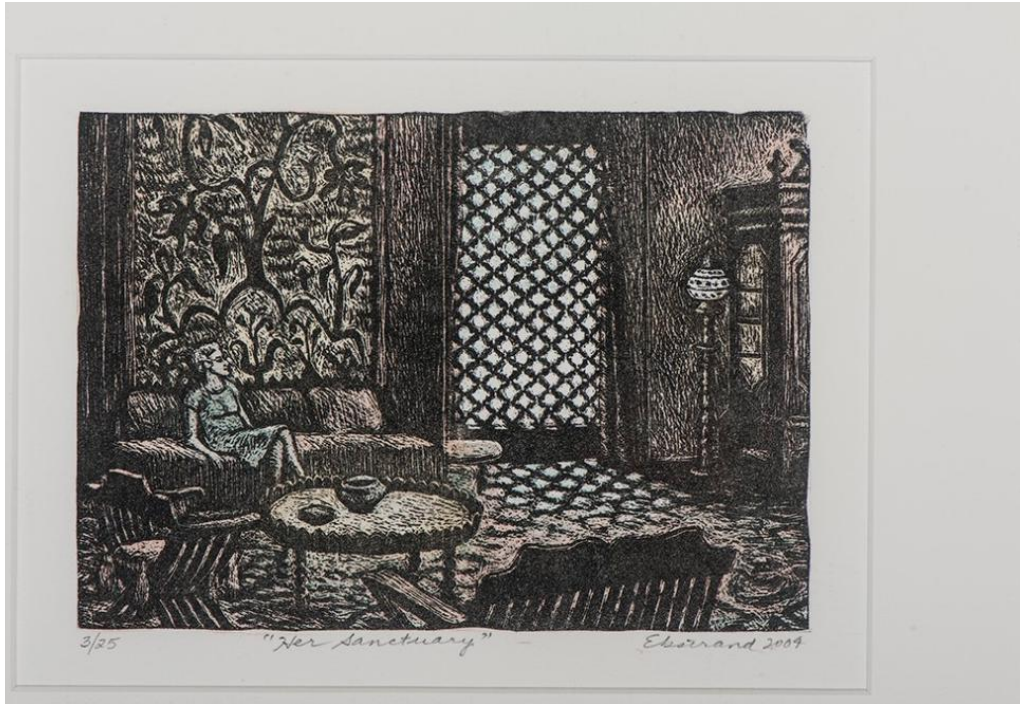

Basic Detail Report

Title Her Sanctuary

Date 2004

Primary Maker Pat Ekstrand

Medium Paper, ink

Dimensions Overall (Print): 5 x 7 in. (12.7 x 17.8cm) Overall (Frame): 19 x 22 1/2 in. (48.3 x 57.2cm)