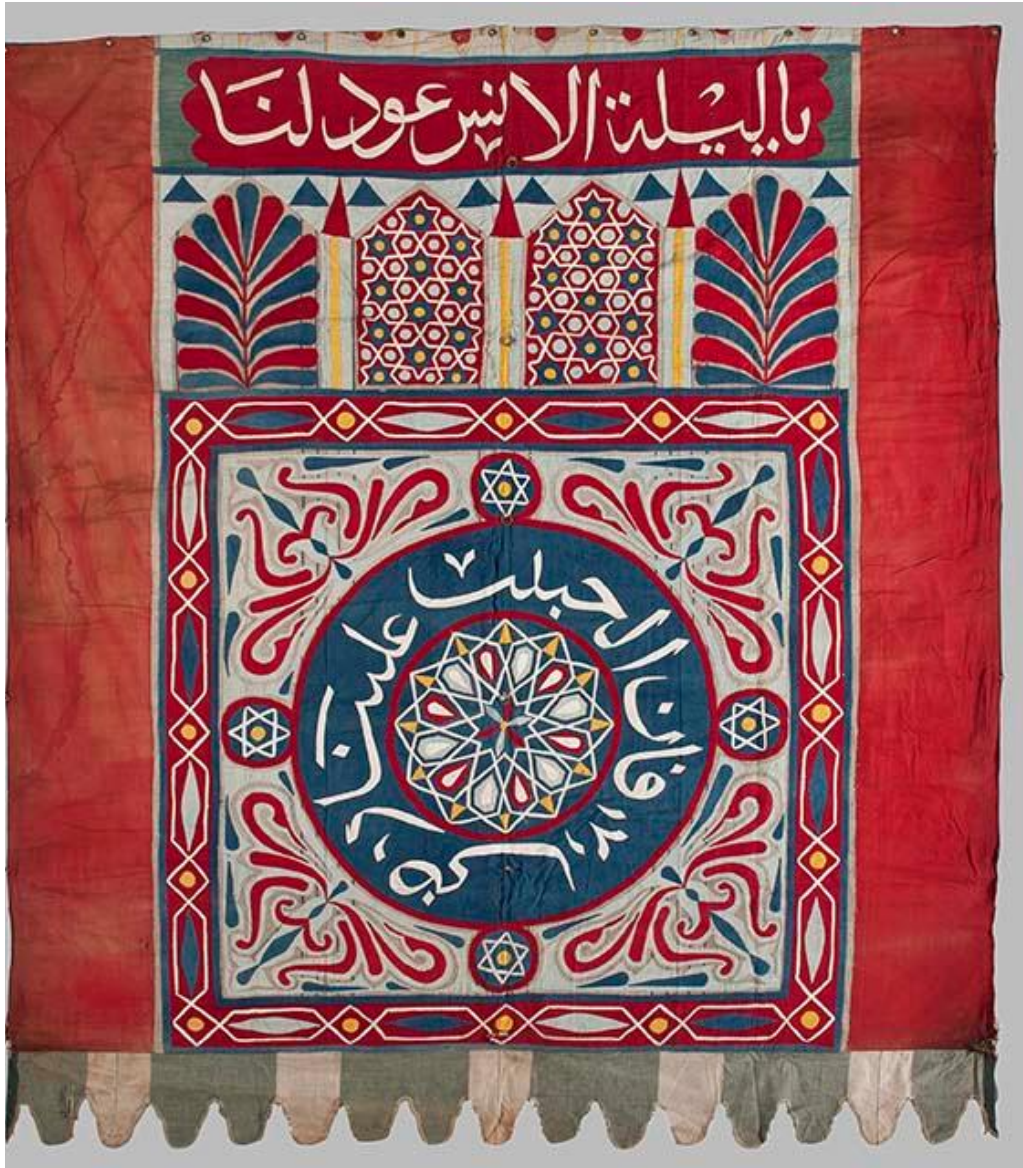

Basic Detail Report

Title Embroidered and Appliquéd Cotton Tent Panel (Khayamiya)

Date 20th century

Medium Cotton

Basic Detail Report

Dimensions Overall: 94 1/2 x 93 11/16 in. (240 x 238cm)