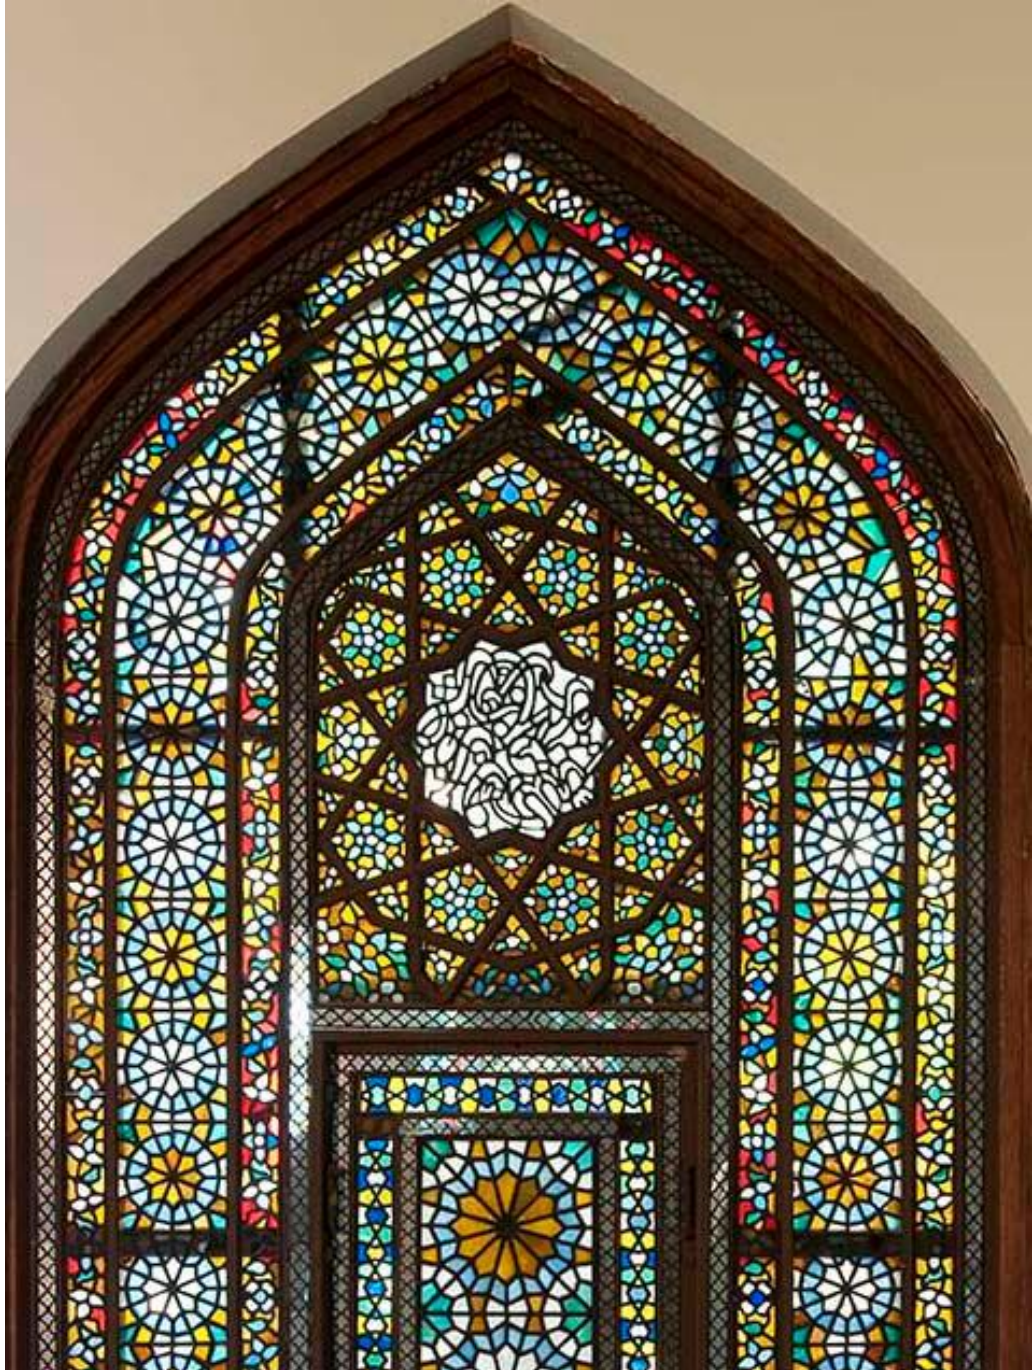

Basic Detail Report

Basic Detail Report

Title Polychrome Glass Window with Geometric Motifs

Date 19th century

Medium Glass, wood, mirrors, metal hardware

Dimensions Overall: 75 x 37 in. (190.5 x 94cm)