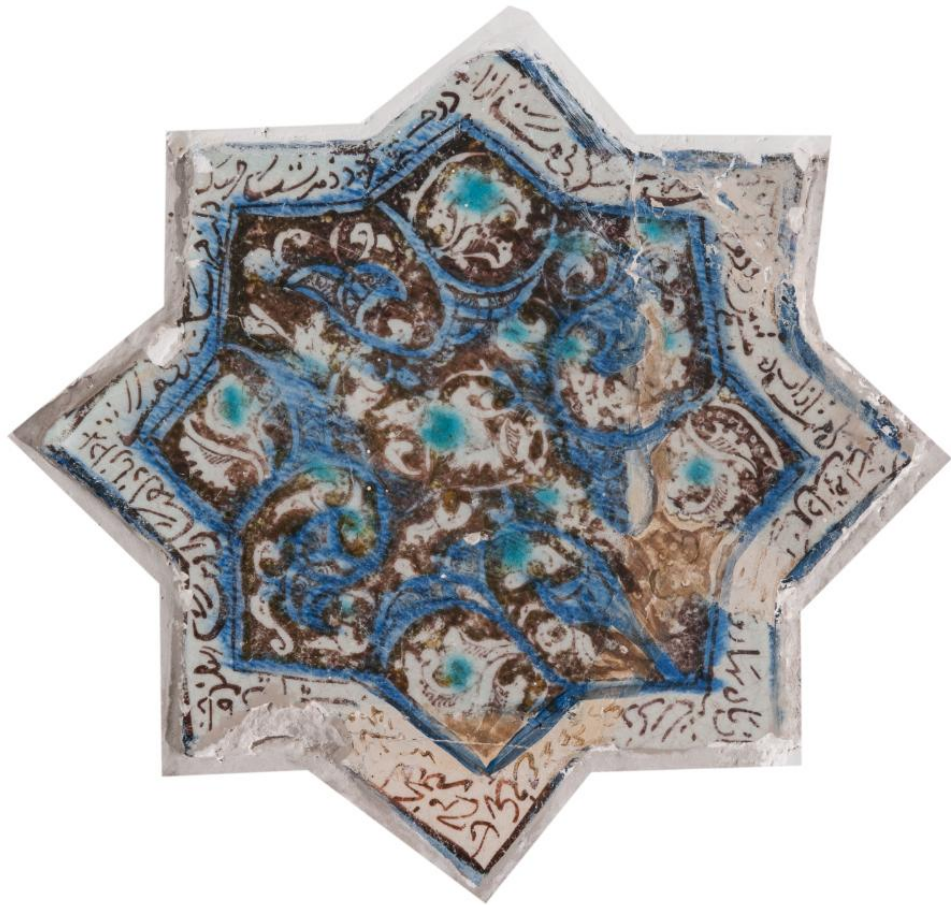

Basic Detail Report

Title Eight-Pointed Lusterware Star Tile with Palmette Motifs

Date 13th - 14th century

Medium Stonepaste, polychrome pigments, luster

Dimensions 8 x 8 in. (20.3 x 20.3 cm)