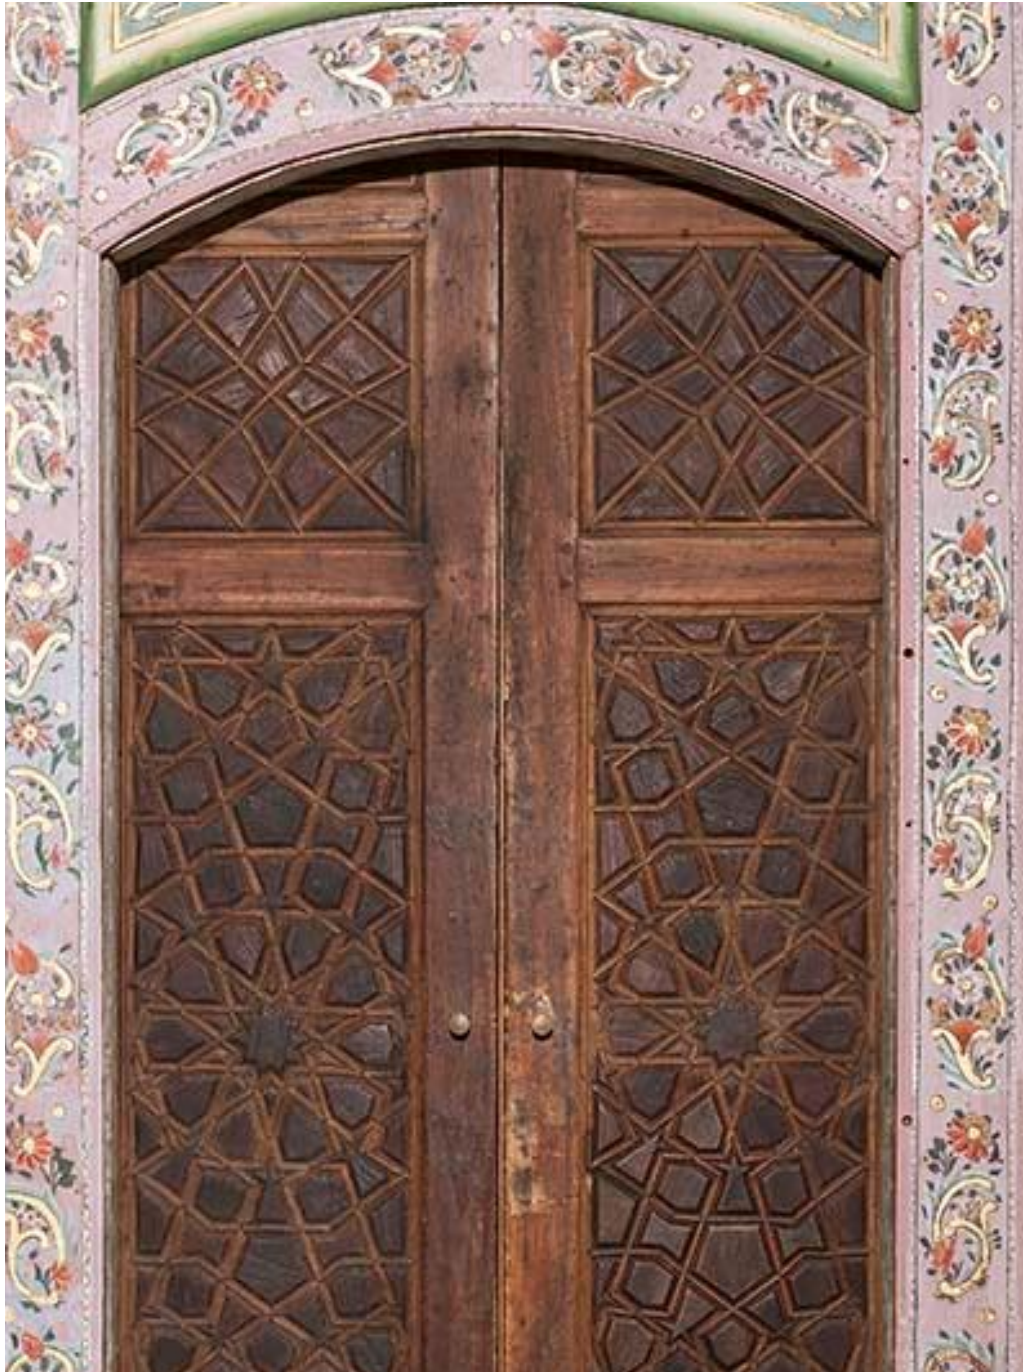

Basic Detail Report

Basic Detail Report

Title Carved Wooden Doors with Tessellated Geometric Motifs

Date 19th century

Medium Wood, polychrome pigments

Description This pair of wooden doors is densely decorated with symmetrical geometric patterns, featuring 10-pointed stars and radiating polygons. Each shape is carved from a single piece of wood with beveled edges and a textured surface. The pieces are secured into a framework of lighter wood. On the back of the door, thicker pieces of wood overlap to provide further support. Once part of a home in Ottoman-era Damascus, these doors were the original entryway into the qa'a, or reception hall.

Dimensions Other (a): 88 3/4 x 20 1/8 in. (225.4 x 51.1cm) Other (b): 88 1/2 x 19 5/8 in. (224.8 x 49.8cm)