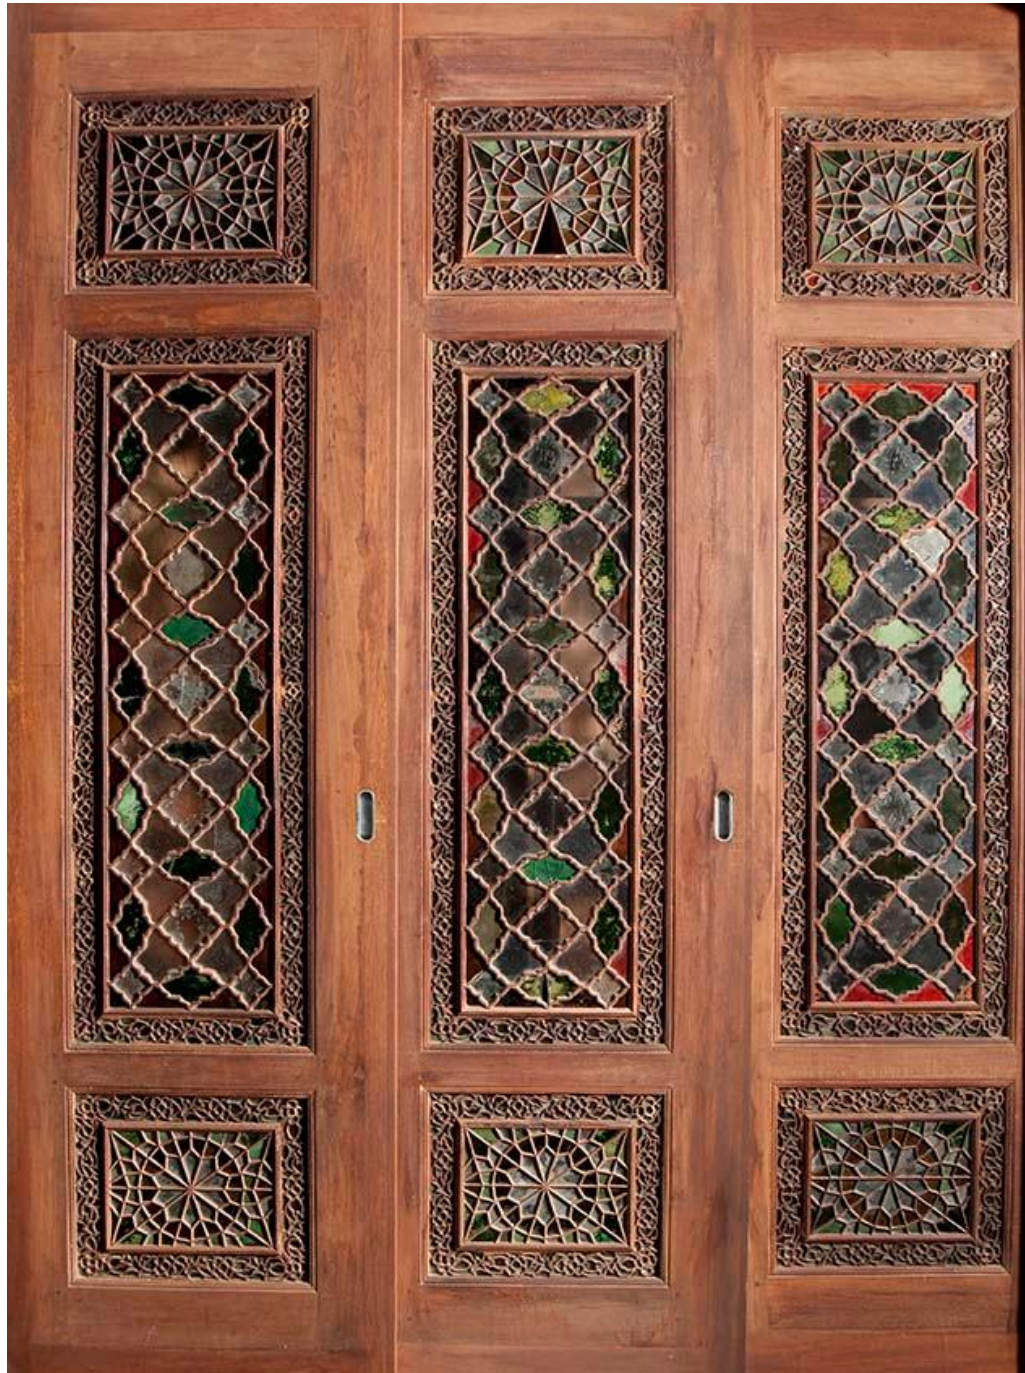

Basic Detail Report

Basic Detail Report

Title Carved Wooden Glass-Inset Cupboard with Floral Motifs

Date 19th century

Medium Wood, glass

Dimensions Each door: 82 1/2 x 23 1/4 in. (209.6 x 59.1cm)