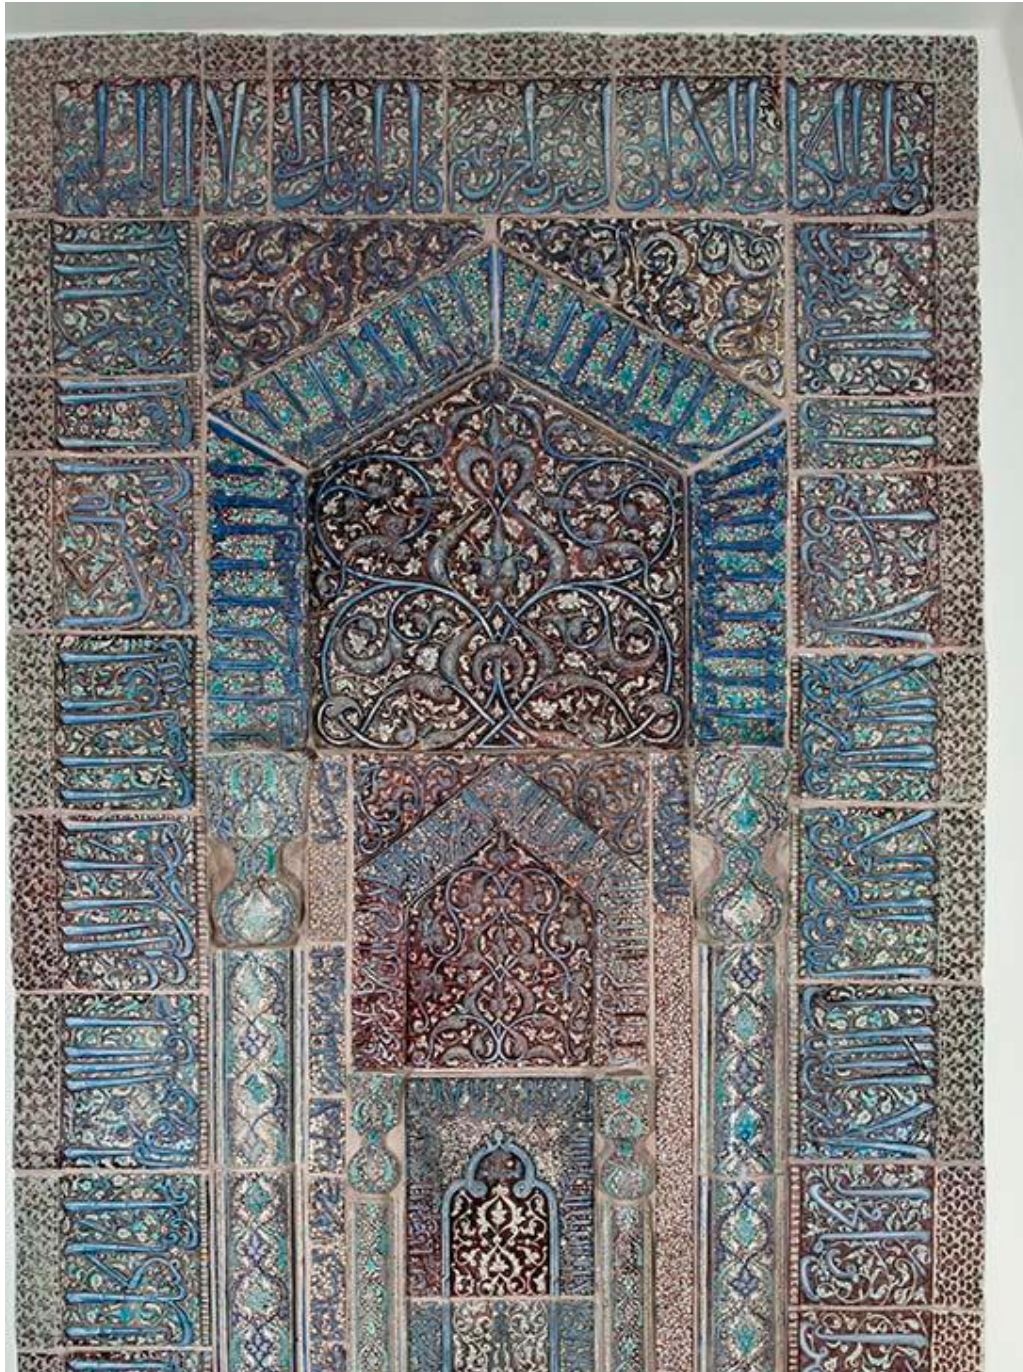

Basic Detail Report

Basic Detail Report

**Title Cobalt and Turquoise-Glazed Molded Lusterware Mihrab
(Prayer Niche) with Quranic Inscriptions, Floral Decoration, and
Hanging Lamp Motif**

Date Dated Sha'ban AH 663 (May 1265 CE)

Medium Stonepaste, polychrome pigments, luster

Dimensions Overall: 151 3/8 x 90 x 8 1/2 in. (384.5 x 228.6 x 21.6cm)