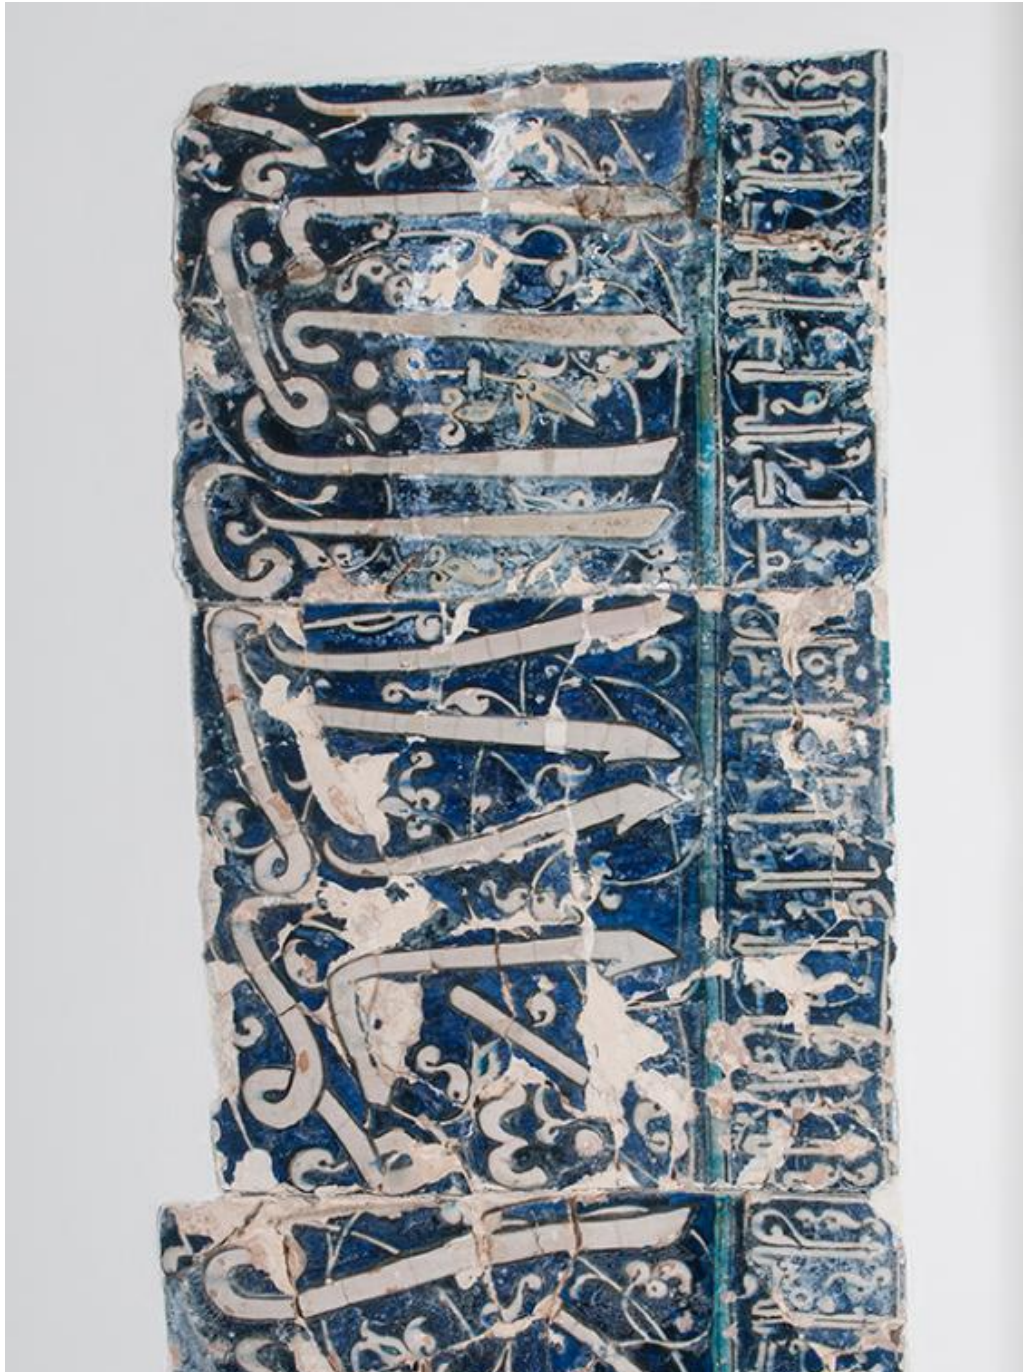

Basic Detail Report

Basic Detail Report

Title Cobalt Blue-Glazed Molded Monumental Tile Panel with Thuluth and Kufic Inscriptions

Date 13th century

Medium Stonepaste, polychrome pigments

Dimensions 56 x 24 1/2 in. (142.2 x 62.2 cm)