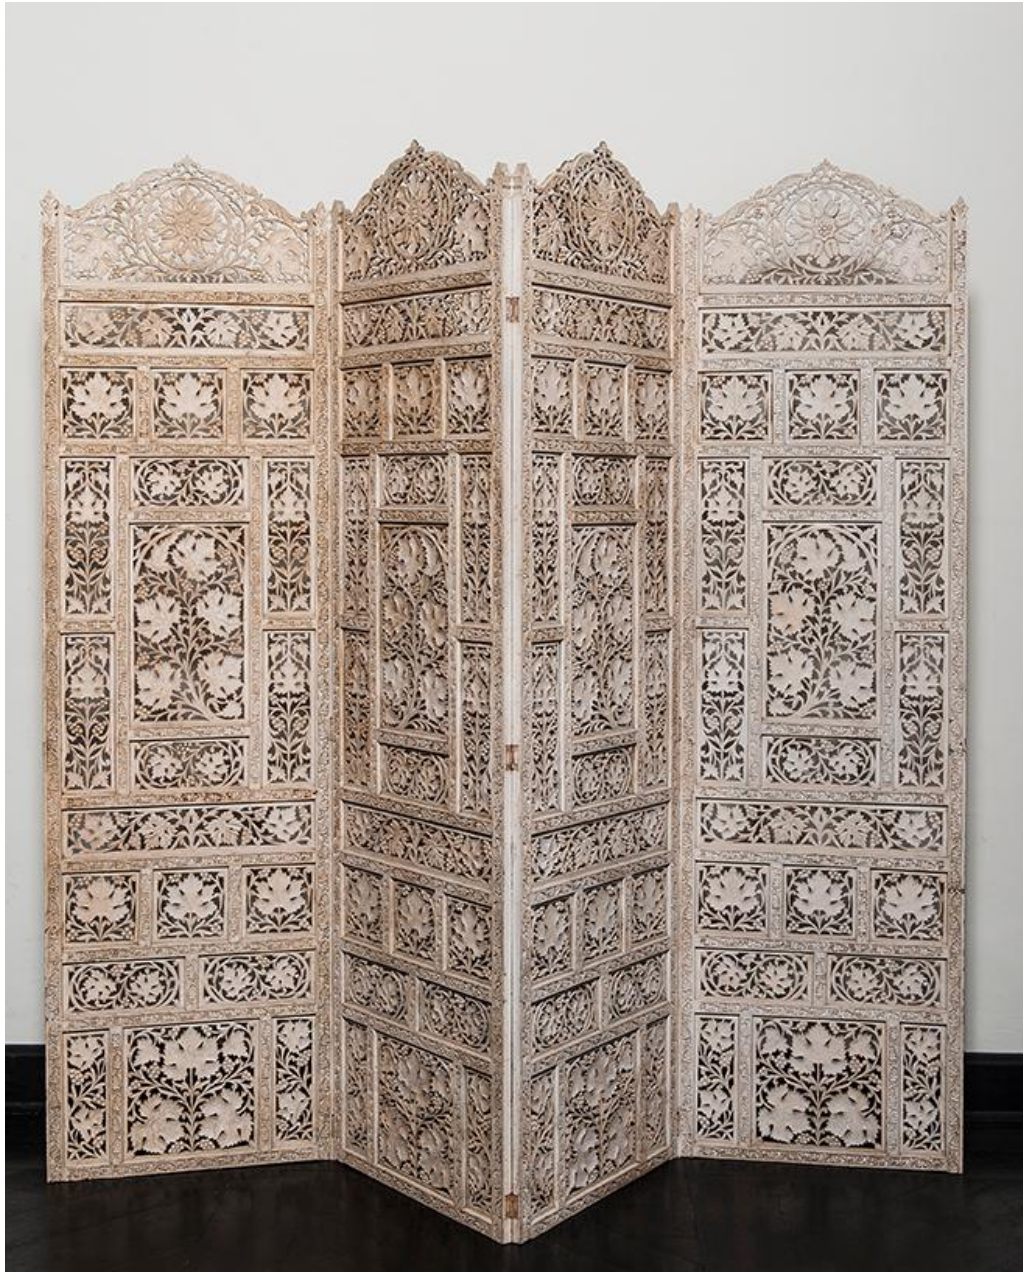

# Basic Detail Report

**Title Carved Folding Screen with Floral Motifs**

# Basic Detail Report

Date 19th century

Medium Wood, metal hardware

Dimensions Overall: 70 3/4 x 19 3/4 x 11/16 in. (179.7 x 50.2 x 1.7cm)