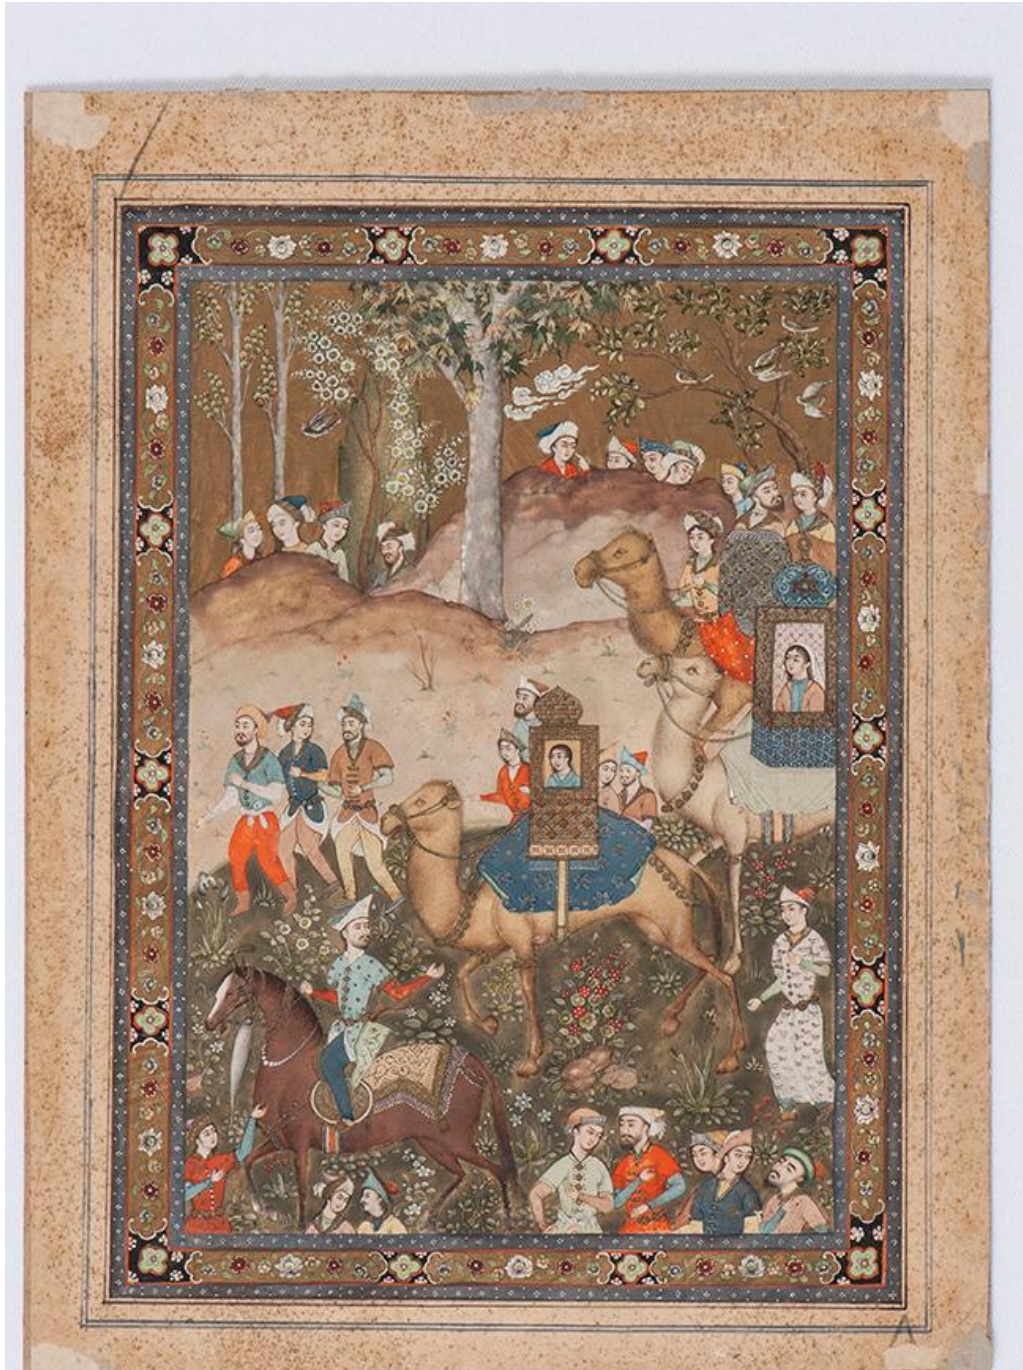

Basic Detail Report

Basic Detail Report

Title A Courtly Procession with Camel-Mounted Princesses

Date 20th century

Medium Paper, gouache

Dimensions Leaf: 9 13/16 x 7 3/8 in. (24.9 x 18.7 cm) Miniature: 8 5/16 x 6 1/8