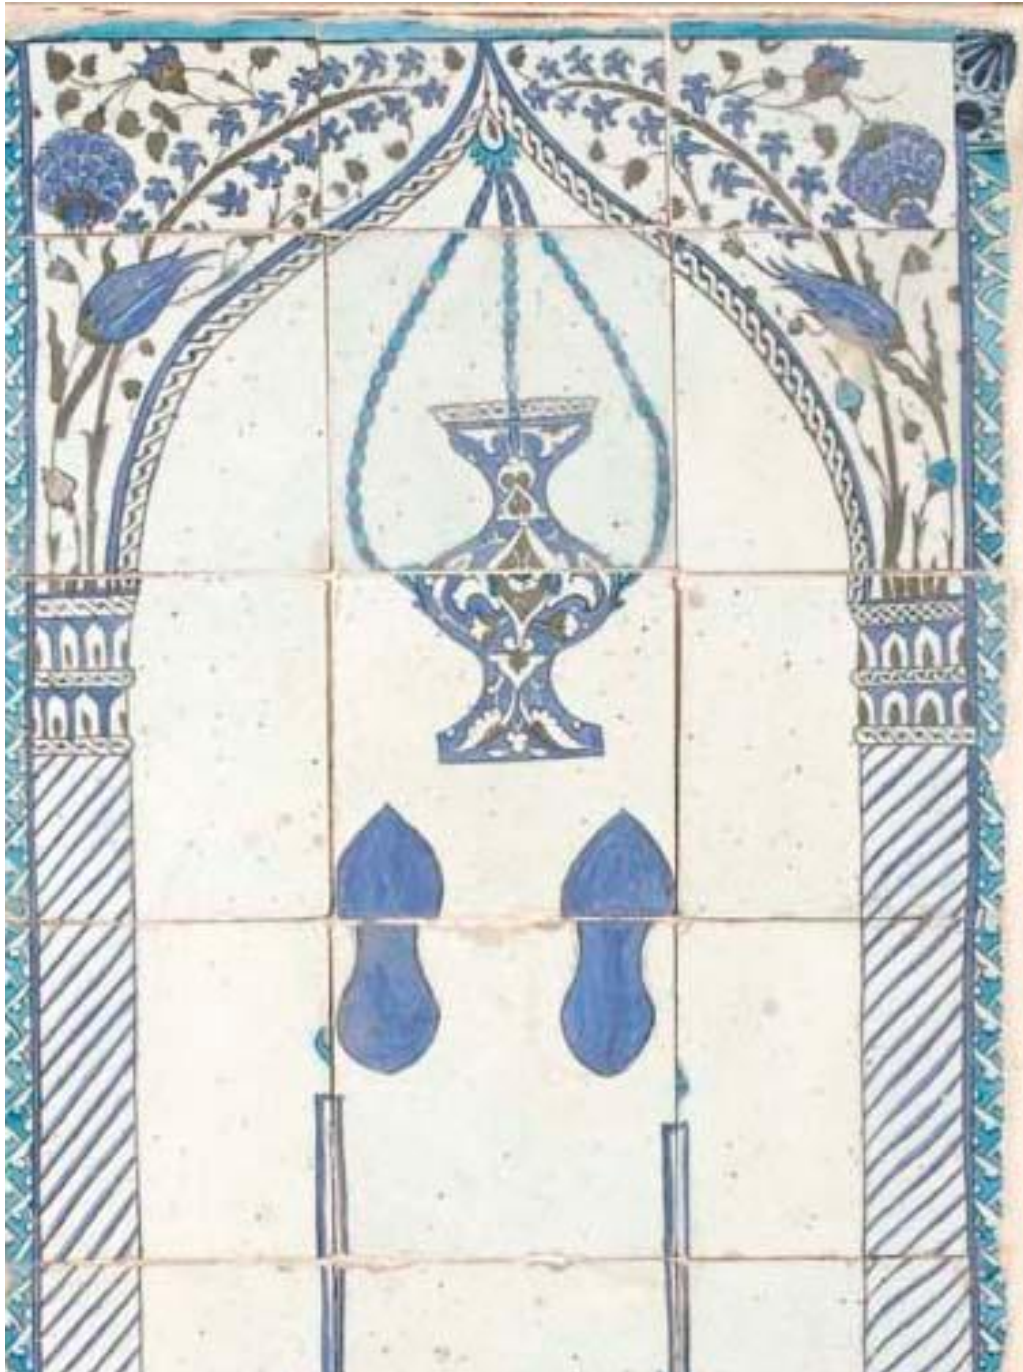

Basic Detail Report